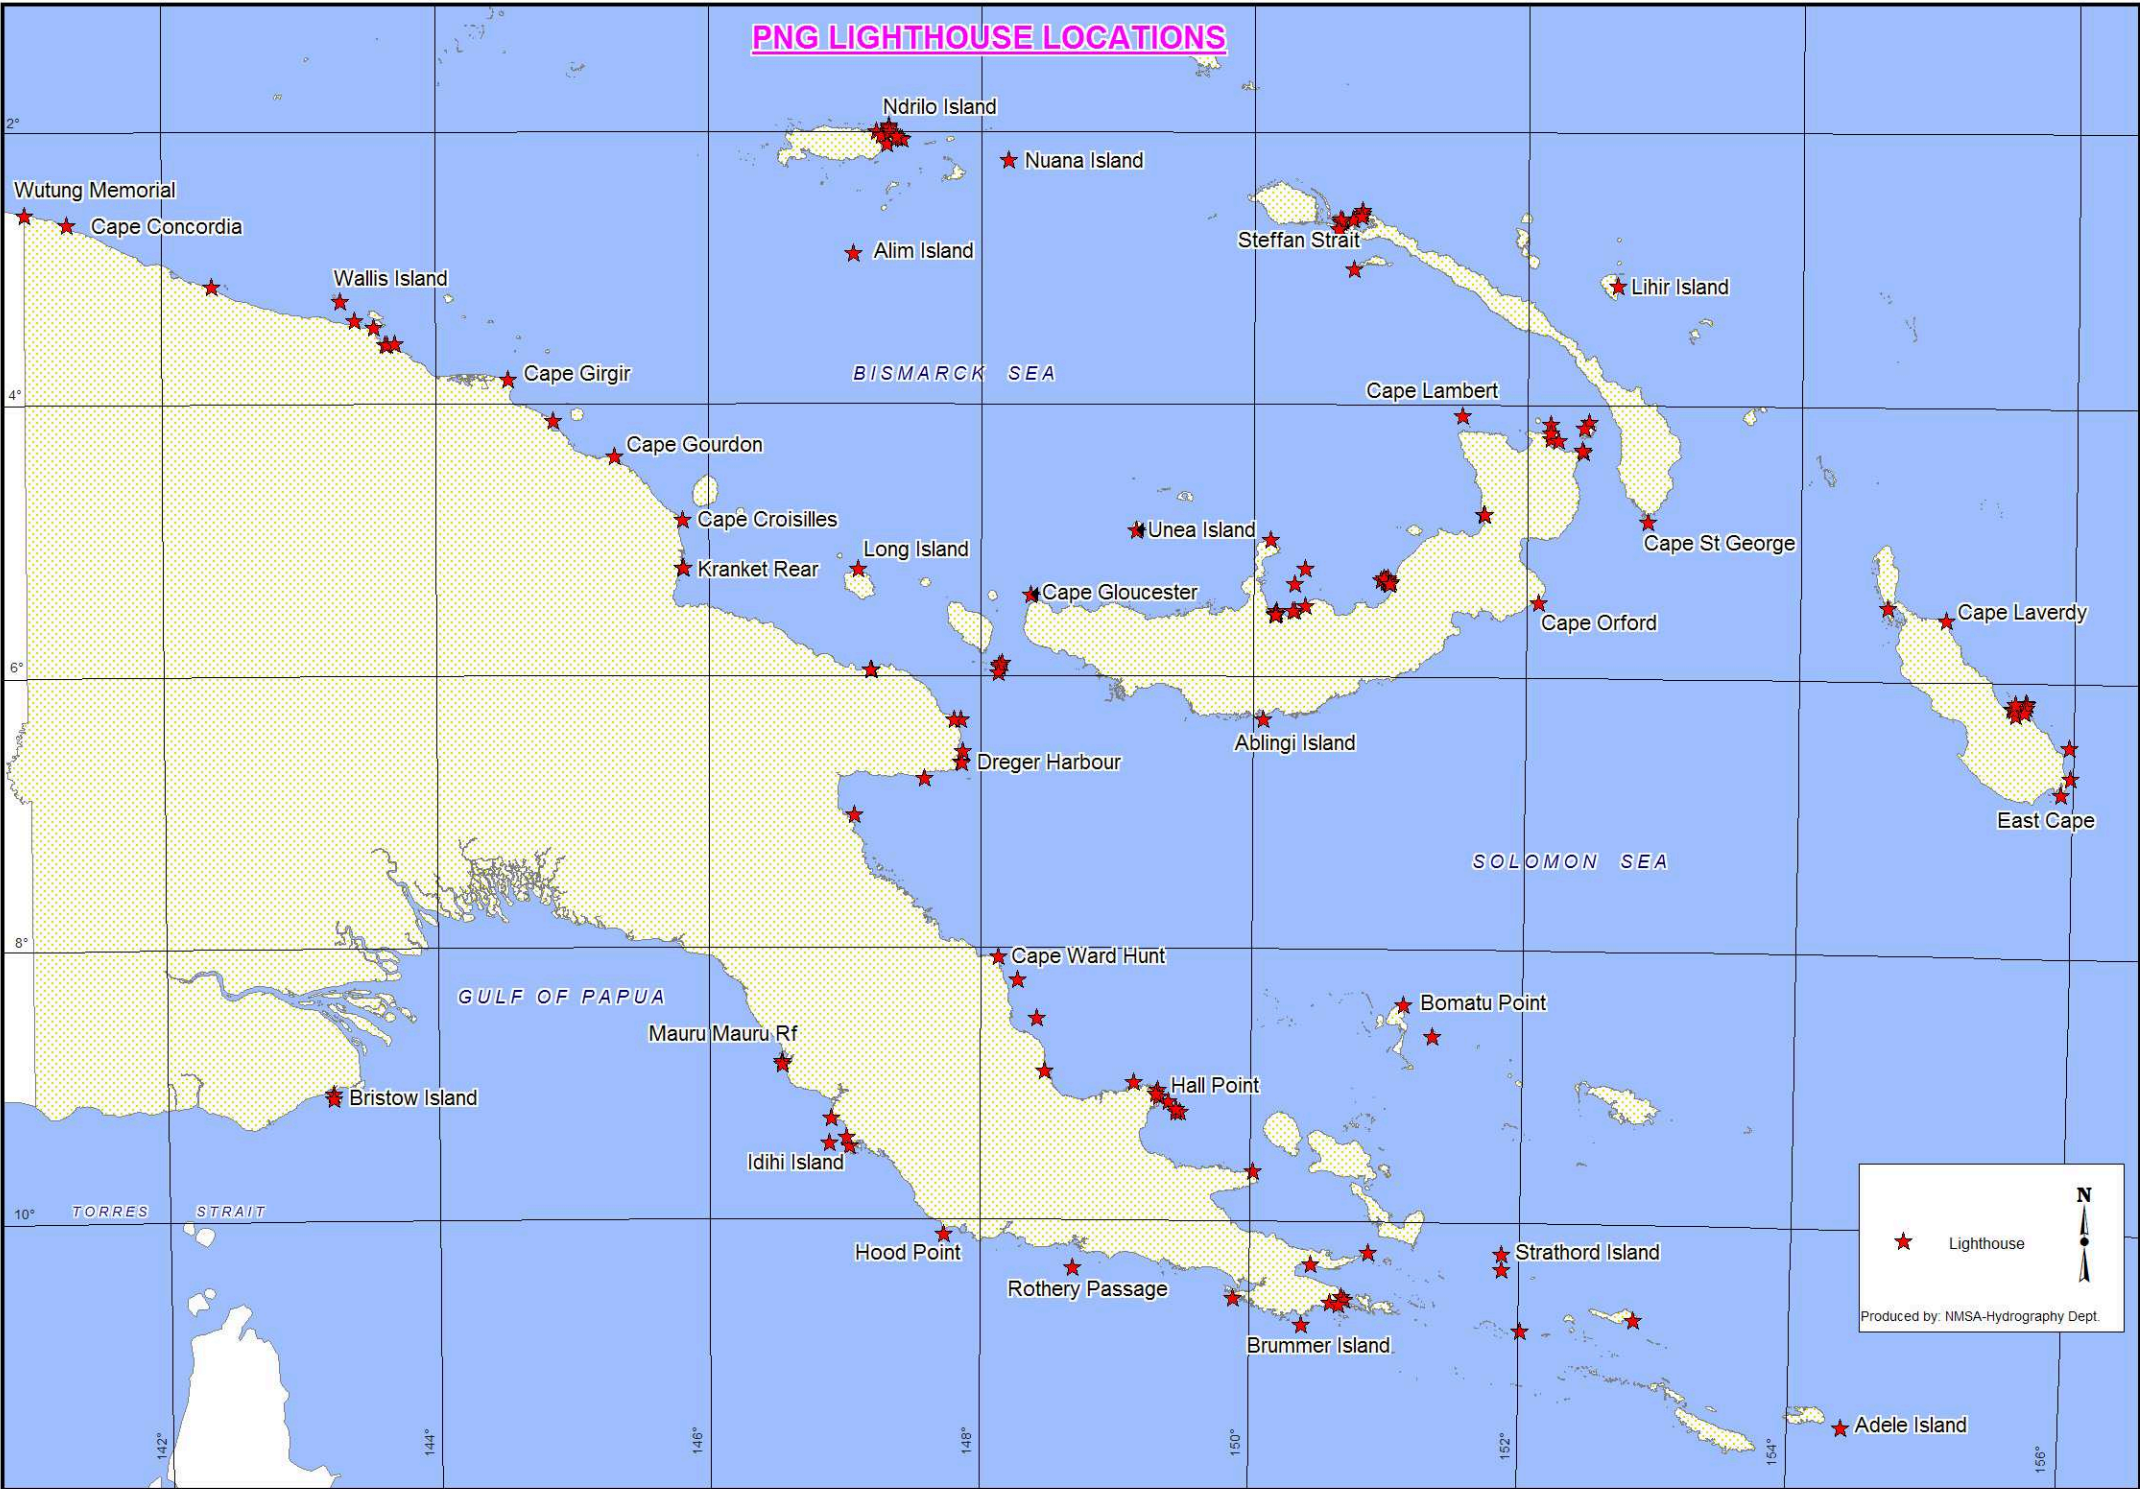

# PNG LIGHTHOUSE LOCATIONS

★ Lighthouse

Produced by: NMSA-Hydrography Dept.